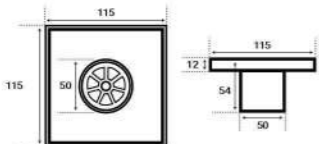

Cuadros Squared
SUACCU

Plano Plain
SUACPL

272 X 193 MM

RADIO | RADIO 50 MM