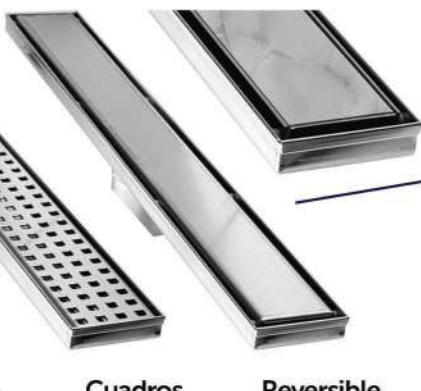

LINEAL LINEAL

Cuadros Squared
Reversible Reversible

Diseño reversible para la inserción de cerámica
Reversible design for ceramic insertion