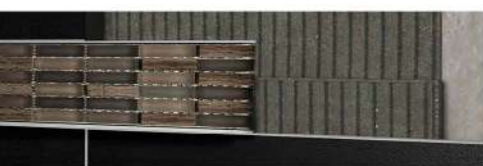

M7255PM/BA

M7260PM/BA

M7265PM/BA

M7270PM/BA

MOSAICO PERFIL

Mosaic trim - Profilé en mosaïques - Perfilo mosaico

Plata Mate
Matt Silver
PAM106PM

Bronze Antique
Antique Bronze
PAM106BA