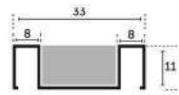

MOSAIC
COLLECTION

Plata Brillo
Polished Silver
PAM33PB

Plata Mate
Matt Silver
PAM33PM

MOSAIC
COLLECTION