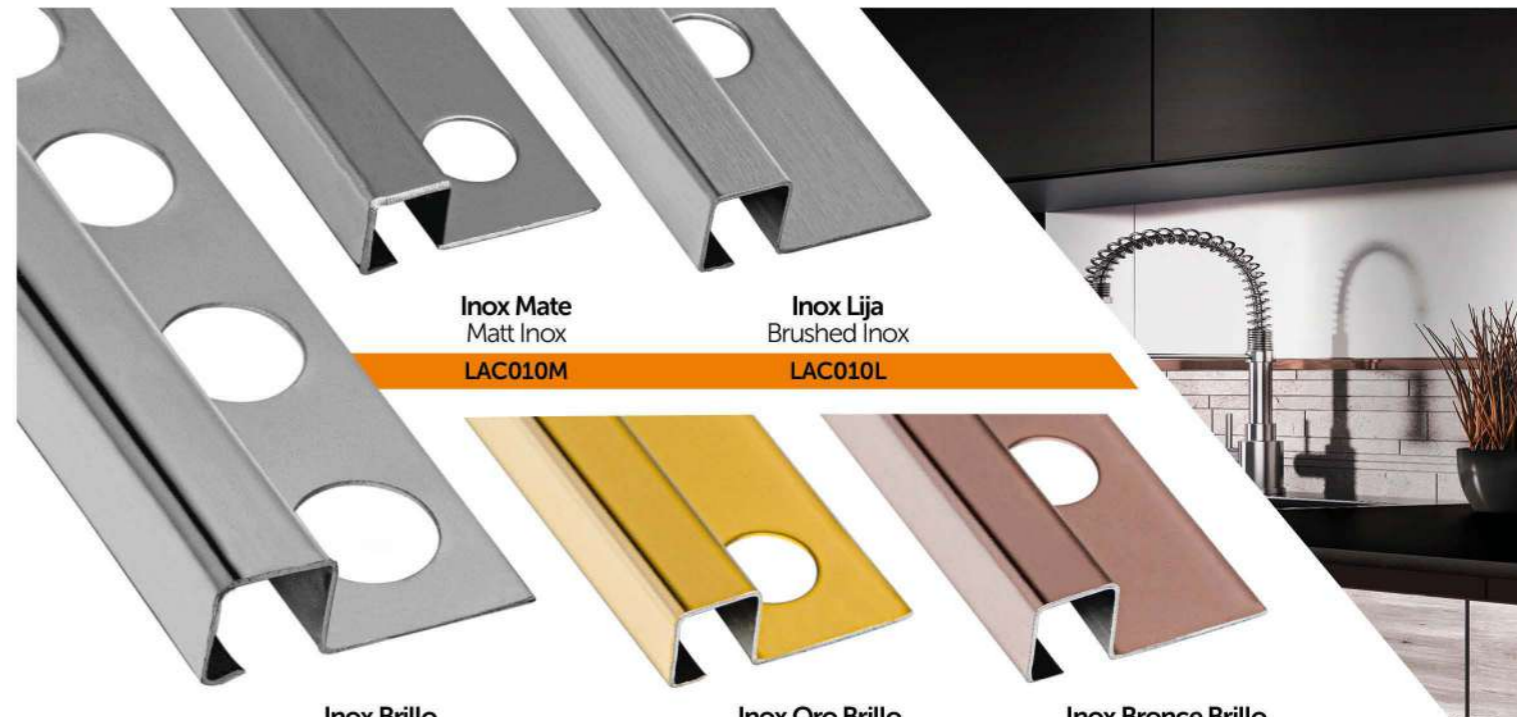

Inox Mate
Matt Inox
LAC010M

Inox Lija
Brushed Inox
LAC010L

Inox Brillo
Polished Inox
LAC010I

Inox Oro Brillo
Polished Gold Inox
LAC010OB

Inox Bronce Brillo
Polished Bronze Inox
LAC010BB

R12X10 MM
TAPONES
END PIECES
PIECES DE FINITION
TAPPI