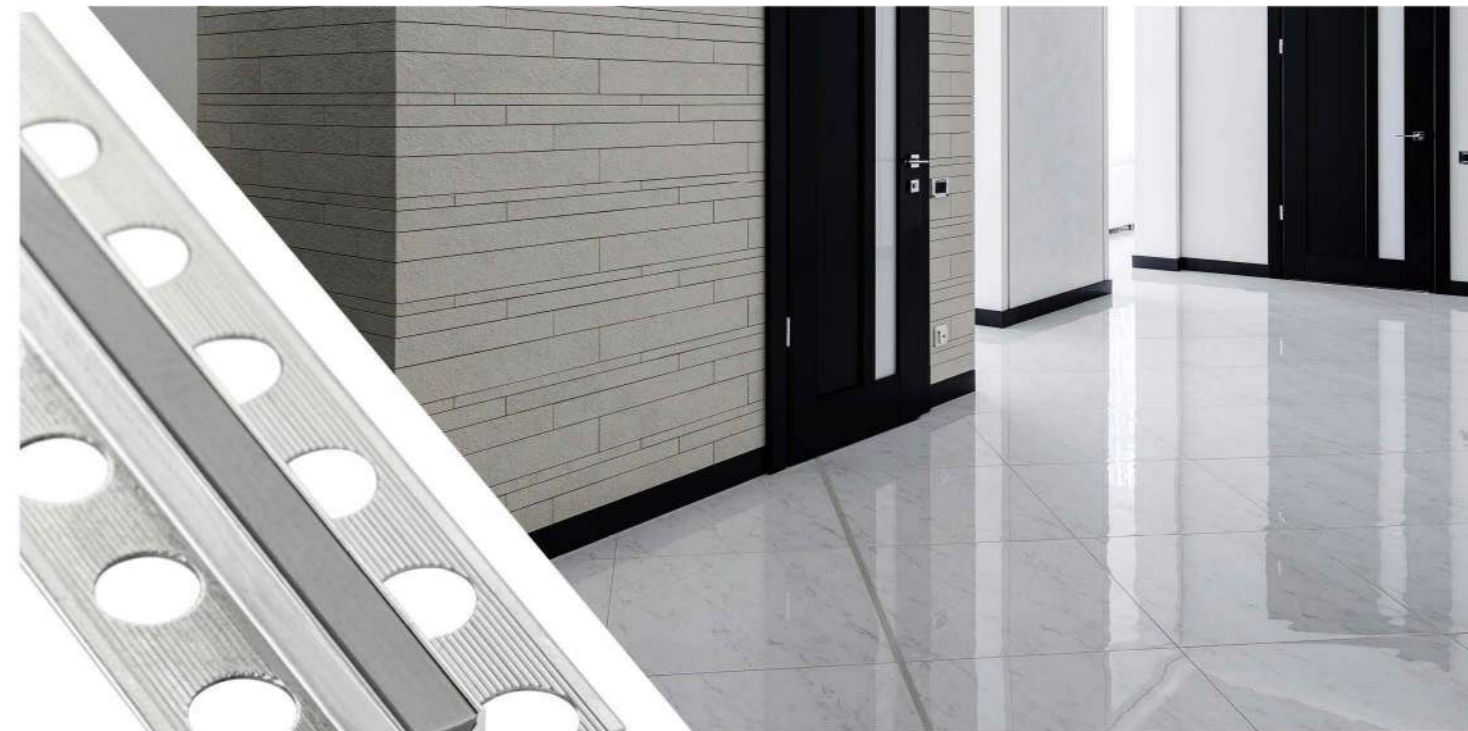

AJD10GR / AJD12GR

ALUMINIUM
COLLECTION