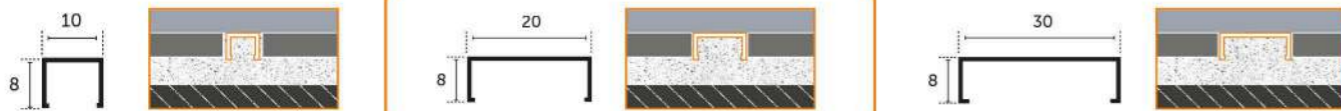

Plata Brillo
Polished Silver
A8X10PB

Plata Mate
Matt Silver
A8X10PM

Plata Brillo
Polished Silver
A8X20PB

Plata Mate
Matt Silver
A8X20PM

Plata Brillo
Polished Silver
A8X30PB

Plata Mate
Matt Silver
A8X30PM