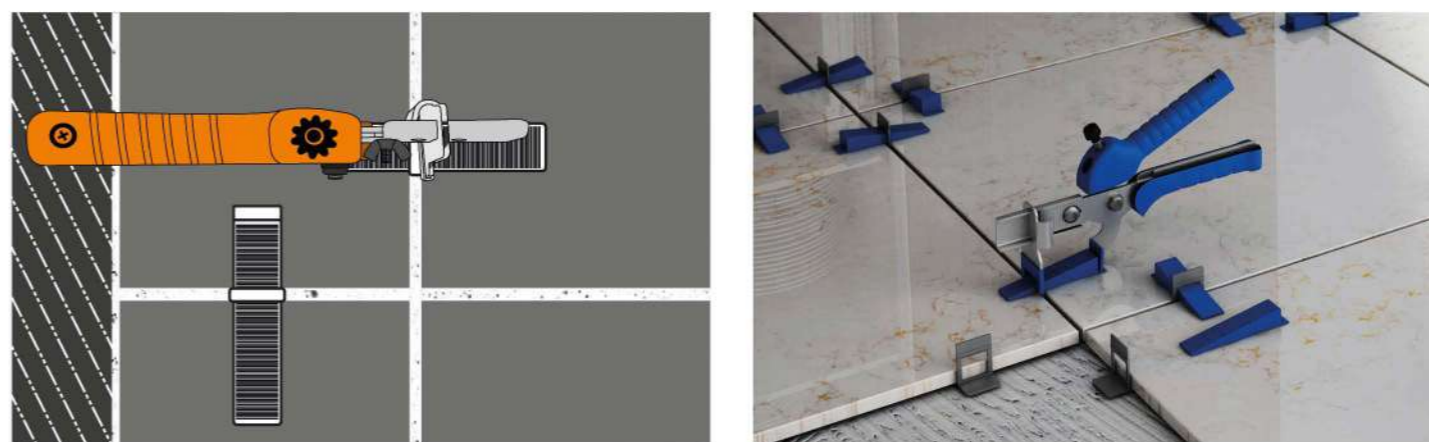

NIVELACIÓN KIT DE NIVELACIÓN

Levelling Kit - Kit Nivellement - Kit Livellamento

PIEZAS SISTEMA DE NIVELACIÓN NIVELACIÓN

Levelling System Pieces - Pièces du Système de Nivellement - Parti del Sistema di Livellamento

INSTRUCCIONES USO
Instructions - Istruzioni

1. **Aplicar el clip con la base bajo la pieza cerámica.**
   Apply the clips underneath the ceramic tiles while laying.
2. **Insertar la cuña en el clip ajustándola con la mano.**
   Insert the wedge in the clip adjusting by hand.
3. **Regular la anchura de la pinza y el limitador de recorrido del alicate (rosca superior).**
   Regulate the position of the pliers and the pressure of application to achieve a firm fit without over-squeezing. This only needs to be done once per installation.

Presionar con suavidad la cuña en el interior del clip con el alicate previamente ajustado. Las piezas de cerámica se nivelarán al ejercer presión la cuña sobre las piezas contiguas, no es necesario aplicar una gran presión sobre el conjunto.

Pressure the wedge gently until the tiles level. Do not oversqueeze. Tiles will level naturally when wedge is inserted firmly.

Dejar secar el adhesivo siguiendo las instrucciones del fabricante.

Allow the adhesive to dry following manufacturer's instructions.

Una vez seco el adhesivo, golpear el clip y la cuña en sentido perpendicular a la cuña. No extraer la cuña antes de romper el clip.

Break the clip sideways. Do not re move the clip before breaking. Break with a rubber hammer or by kicking the piece.